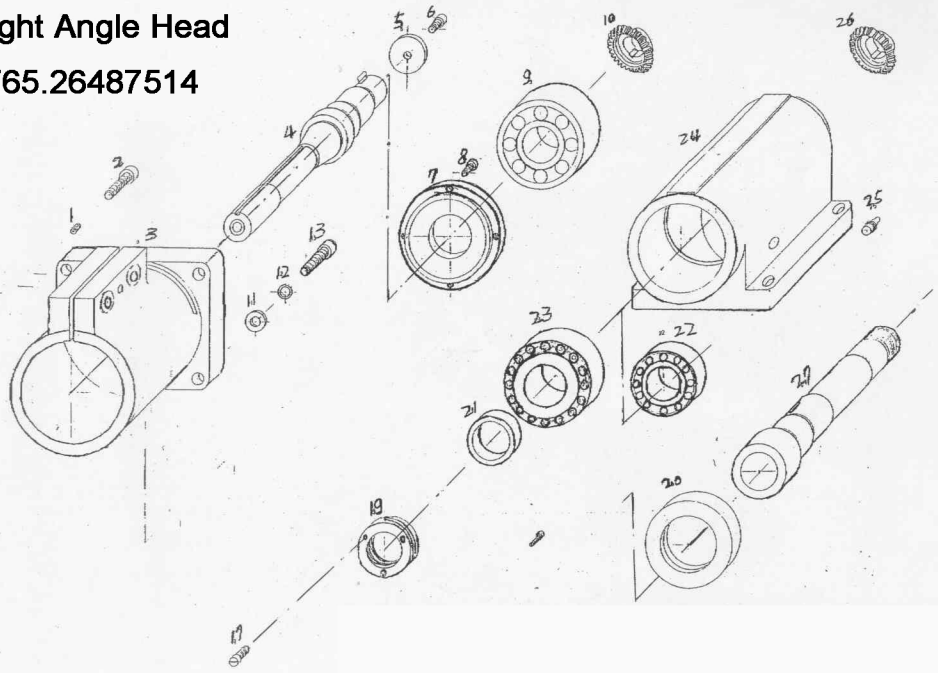

# Right Angle Head

#765.26487514

PARTS LIST FOR 765.26487514 MSC#09505280 RIGHT ANGLE HEAD

Pan Asia Parts #	No. on drawing	Description
765.05142601	1	Ø8mm x L12mm Hex Screw
765.05142609	2	Ø8mm x L25mm Hex Screw
765.05142617	3	Upper Body
765.05142625	4	Transmission Shaft
765.05142633	5	Washer
765.05142641	6	Ø6mm x L16mm Hex Screw
765.05142649	7	Body Cover
765.05142657	8	Ø6mm x L16mm Hex Screw
765.05142665	9	Bearing #6306
765.05142673	10	18 Bevel Gear
765.05142681	11	Washer
765.05142689	12	Washer
765.05142697	13	Ø6mm x L16mm Hex Screw
765.05142705	17	Ø3/16" x L1/2" Hex Screw
765.05142713	19	Screw Nut
765.05142721	20	Oil Seal
765.05142729	21	Washer
765.05142737	22	Bearing #6006
765.05142745	23	Bearing #6207
765.05142753	24	Lower Body
765.05142761	25	Grease Nipple
765.05142769	26	32 Bevel Gear
765.05142777	27	Spindle